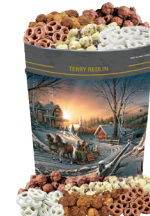

Net Wt. 70 oz. **DB**
\$30

CLASSIC TRIO

Everyone's favorite blend of sweet & savory, a snack you won't be able to put down. Mix them together for a Chicago style treat, or enjoy them individually.

Caramel Corn, Cheddar Cheese, Natural
Net Wt. 19 oz. **\$35**

CHEESE LOVERS

Cheese, cheese, and more cheese! A combination that will satisfy any cheese lover's appetite.

Cheddar Cheese, Jalapeño Cheese, Buffalo Ranch, White Cheddar
Net Wt. 20 oz. **\$45**

CHOCOLATE LOVERS